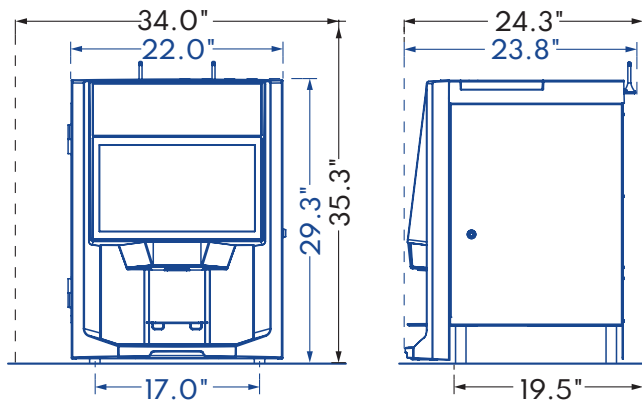

SPECIFICATIONS

Weight	95 lb
Electricity	120 V AC, 15 A, 60 Hz
Water Services	Plumbed or bottled
Water Tank Capacity	0.74 gal
Bean Hopper Capacity (left to right)	4.2 lb, 3.4 lb, 2.0 lb
Soluble Canisters Capacity (left to right)	1.2 lb, 3.7 lb, 3.7 lb
Cup Sizes	3 to 16 oz
Brew Strengths	3
Branding Options	Video
Screen Customization Capabilities	Yes
Vending Options Available	Yes