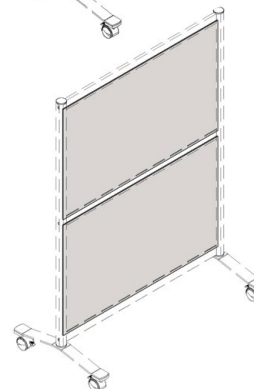

**35"W X 50"H
Mobile Divider**