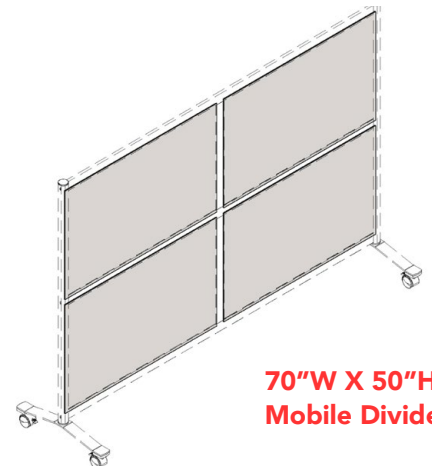

### 70"W X 71"H Mobile Divider

SKU	Description	Qty. Needed	List	Total
LLR90271	Panel Leg Set, 71"H - Silver	1	\$259	\$259
LLR90274	Double Panel Strip, 70"W - Silver	4	\$59	\$236
LLR90275	Vertical Strip Panel - Silver	3	\$32	\$96
<b>Choose 6 Panels in any Finish Combination</b>				
LLR90276	Walnut	Choose 6 in any Combination	\$59	\$354 to \$714
LLR90277	Weathered Charcoal		\$59	
LLR90278	Frosted Acrylic		\$119	
LLR90279	Whiteboard		\$109	
<b>Total: \$945 to \$1305</b>				

**70"W X 71"H  
Mobile Divider**

**70"W X 50"H  
Mobile Divider**

**35"W X 71"H  
Mobile Divider**

**35"W X 50"H  
Mobile Divider**

**35"W X 71"H  
with Storage**

**35"W X 50"H  
with Storage**