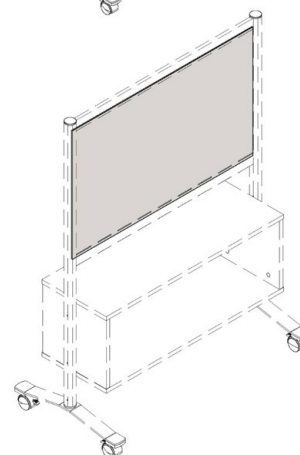

### 35"W X 71"H with Storage

SKU	Description	Qty. Needed	List	Total
LLR90271	Panel Legs, 71"H - Silver	1	\$259	\$259
LLR90273	Panel Strip, 35"W - Silver	3	\$39	\$117
<b>Choose 2 Panels in any Finish Combination</b>				
LLR90276	Walnut	Choose 2 in any Combination	\$59	\$118 to \$238
LLR90277	Weathered Charcoal		\$59	
LLR90278	Frosted Acrylic		\$119	
LLR90279	Whiteboard		\$109	
<b>Choose 1 Storage Unit</b>				
LLR90280	Walnut	Choose 1	\$179	\$179
LLR90281	Charcoal		\$179	
<b>Total: \$673 to \$793</b>				

### 35"W X 50"H with Storage

SKU	Description	Qty. Needed	List	Total
LLR90272	Panel Legs, 50"H - Silver	1	\$219	\$219
LLR90273	Panel Strip, 35"W - Silver	2	\$39	\$78
<b>Choose 1 Panel in any Finish</b>				
LLR90276	Walnut	Choose 1	\$59	\$59 to \$119
LLR90277	Weathered Charcoal		\$59	
LLR90278	Frosted Acrylic		\$119	
LLR90279	Whiteboard		\$109	
<b>Choose 1 Storage Unit</b>				
LLR90280	Walnut	Choose 1	\$179	\$179
LLR90281	Charcoal		\$179	
<b>Total: \$535 to \$595</b>				

**35"W X 71"H  
Mobile Divider**

**35"W X 50"H  
Mobile Divider**

**35"W X 71"H  
with Storage**

**35"W X 50"H  
with Storage**