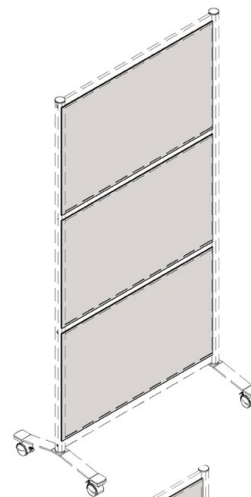

35"W X 50"H Mobile Divider

SKU	Description	Qty. Needed	List	Total
LLR90272	Panel Legs, 50"H - Silver	1	$219	$219
LLR90273	Panel Strip, 35"W - Silver	3	$39	$117
Choose 2 Panels in any Finish Combination				
LLR90276	Walnut	Choose 2 in any Combination	$59	$118 to $238
LLR90277	Weathered Charcoal		$59	
LLR90278	Frosted Acrylic		$119	
LLR90279	Whiteboard		$109	
Total: $454 to $574				

35"W X 71"H with Storage

SKU	Description	Qty. Needed	List	Total
LLR90271	Panel Legs, 71"H - Silver	1	$259	$259
LLR90273	Panel Strip, 35"W - Silver	3	$39	$117
Choose 2 Panels in any Finish Combination				
LLR90276	Walnut	Choose 2 in any Combination	$59	$118 to $238
LLR90277	Weathered Charcoal		$59	
LLR90278	Frosted Acrylic		$119	
LLR90279	Whiteboard		$109	
Choose 1 Storage Unit				
LLR90280	Walnut	Choose 1	$179	$179
LLR90281	Charcoal		$179	
Total: $673 to $793				

35"W X 50"H with Storage

SKU	Description	Qty. Needed	List	Total
LLR90272	Panel Legs, 50"H - Silver	1	$219	$219
LLR90273	Panel Strip, 35"W - Silver	2	$39	$78
Choose 1 Panel in any Finish				
LLR90276	Walnut	Choose 1	$59	$59 to $119
LLR90277	Weathered Charcoal		$59	
LLR90278	Frosted Acrylic		$119	
LLR90279	Whiteboard		$109	
Choose 1 Storage Unit				
LLR90280	Walnut	Choose 1	$179	$179
LLR90281	Charcoal		$179	
Total: $535 to $595				

**35"W X 71"H
Mobile Divider**