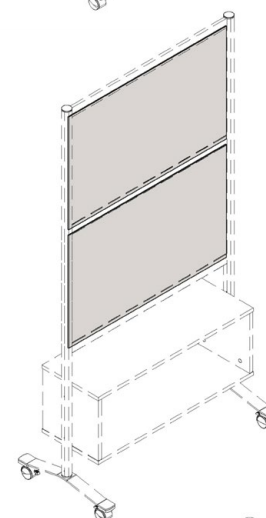

### 35"W X 71"H with Storage

SKU	Description	Qty. Needed	List	Total
LLR90271	Panel Legs, 71"H - Silver	1	\$259	\$259
LLR90273	Panel Strip, 35"W - Silver	3	\$39	\$117
<b>Choose 2 Panels in any Finish Combination</b>				
LLR90276	Walnut	Choose 2 in any Combination	\$59	\$118 to \$238
LLR90277	Weathered Charcoal		\$59	
LLR90278	Frosted Acrylic		\$119	
LLR90279	Whiteboard		\$109	
<b>Choose 1 Storage Unit</b>				
LLR90280	Walnut	Choose 1	\$179	\$179
LLR90281	Charcoal		\$179	
<b>Total: \$673 to \$793</b>				

### 35"W X 50"H with Storage

SKU	Description	Qty. Needed	List	Total
LLR90272	Panel Legs, 50"H - Silver	1	\$219	\$219
LLR90273	Panel Strip, 35"W - Silver	2	\$39	\$78
<b>Choose 1 Panel in any Finish</b>				
LLR90276	Walnut	Choose 1	\$59	\$59 to \$119
LLR90277	Weathered Charcoal		\$59	
LLR90278	Frosted Acrylic		\$119	
LLR90279	Whiteboard		\$109	
<b>Choose 1 Storage Unit</b>				
LLR90280	Walnut	Choose 1	\$179	\$179
LLR90281	Charcoal		\$179	
<b>Total: \$535 to \$595</b>				

**35"W X 71"H  
Mobile Divider**

**35"W X 50"H  
Mobile Divider**

**35"W X 71"H  
with Storage**

**35"W X 50"H  
with Storage**