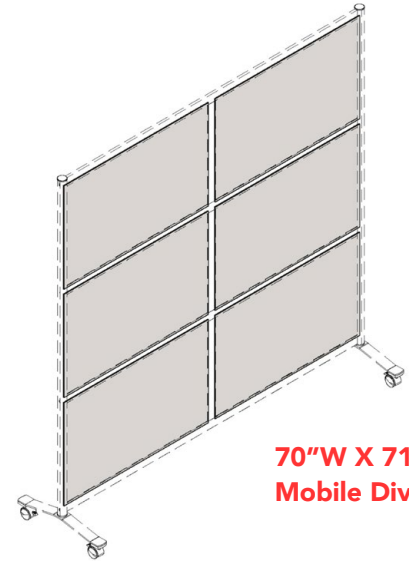

### 70"W X 71"H Mobile Divider

SKU	Description	Qty. Needed	List	Total
LLR90271	Panel Leg Set, 71"H - Silver	1	\$259	\$259
LLR90274	Double Panel Strip, 70"W - Silver	4	\$59	\$236
LLR90275	Vertical Strip Panel - Silver	3	\$32	\$96
<b>Choose 6 Panels in any Finish Combination</b>				
LLR90276	Walnut	Choose 6 in any Combination	\$59	\$354 to \$714
LLR90277	Weathered Charcoal		\$59	
LLR90278	Frosted Acrylic		\$119	
LLR90279	Whiteboard		\$109	
<b>Total: \$945 to \$1305</b>				

**70"W X 71"H  
Mobile Divider**

**70"W X 50"H  
Mobile Divider**

**35"W X 71"H  
Mobile Divider**

**35"W X 50"H  
Mobile Divider**

**35"W X 71"H  
with Storage**

**35"W X 50"H  
with Storage**